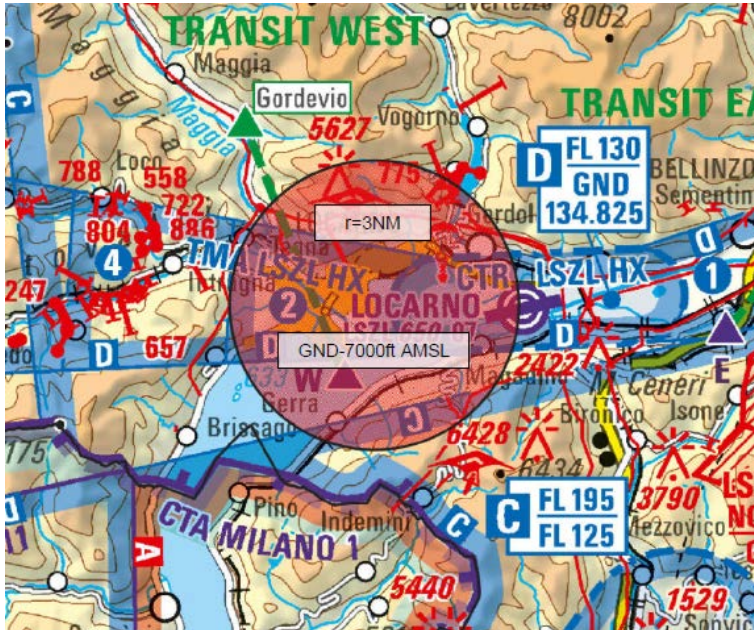

F/A-18 Locarno

Dimensions (red area)

- GND – 7000ft AMSL
- Radius 3NM (5.56km) radius, centred on N 46 09 47 / E 008 48 18
- Buffer not required

Planned Activity (UTC)

JUL	06	THU	1140-1220
JUL	07	FRI	1650-1740