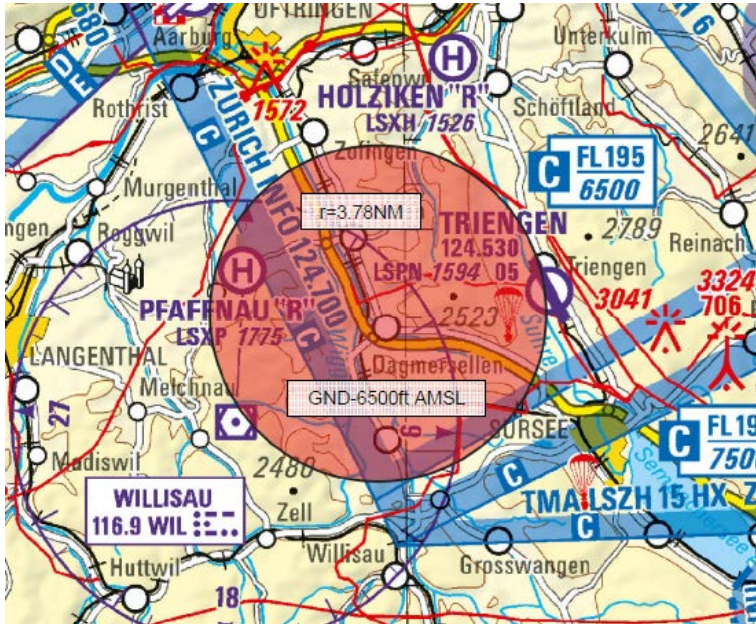

## PC7T-Dagmersellen

### Dimensions (red area)

- GND – 6500ft AMSL
- Radius 3.78NM (7km) radius, centred on N 47 13 07 / E 007 59 04
- Buffer not required

### Planned Activity (UTC)

JUN	30	FRI	0745-0845
JUL	01	SAT	1245-1345