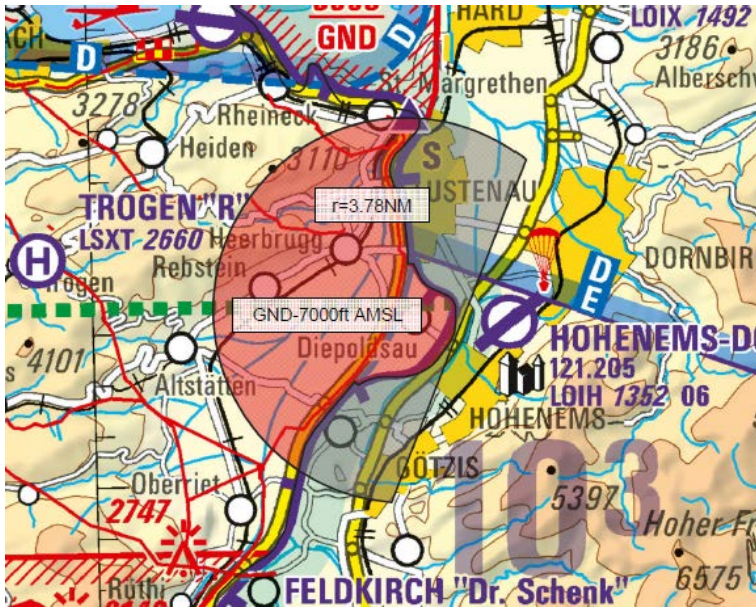

## PC7T-Diepoldsau

### Dimensions (red area)

- GND – 7000ft AMSL
- Radius 3.78NM (7km) radius, centred on N 47 23 21 / E 009 39 00
- Buffer not required

### Planned Activity (UTC)

JUL	03	MON	1200-1300
JUL	04	TUE	0815-0915