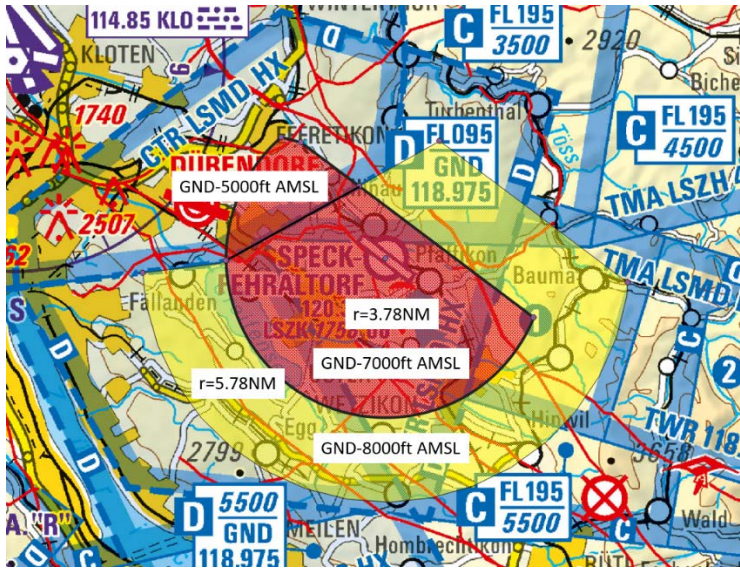

PC7T-Fehraltorf P7

Dimensions without service buffer (red area)

- GND – 7000ft AMSL (GND – 5000ft AMSL within CTR LSZH)
- Radius 3.78NM (7km) radius, centred on N 47 22 35 / E 008 45 27

Service buffer (yellow area)

- Required buffer: 2NM/1000ft versus IFR in class C airspace
- Lowest usable level: 8000ft AMSL
- Radius with buffer included: 5.78NM

Planned Activity (UTC)

JUN 30 FRI TBD **ATTENTION! On June 30 LS-R Fehraltorf is in use and not Fehraltorf P7**
JUL 02 SUN 1230-1330