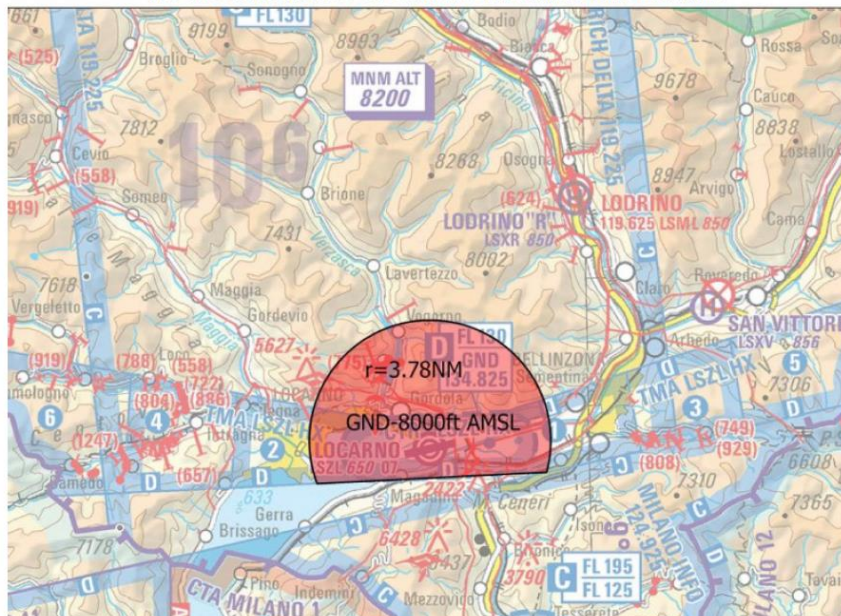

Circle of 10km radius,  
centered at Zug (WGS84 N 47 10 04 / E 008 30 50, ELEV 1375FT).

24.6.22 15.30 - 17.00 LT

25.6.22 17.15 - 18.45 LT

Semi-circle of 7km radius  
centered at LSZL/Locarno AD (WGS84 N 46 10 00 / E 008 52 48; ELEV 650FT)  
NO RESTRICTIONS OF SOUTHERN TMA BORDERLINE.