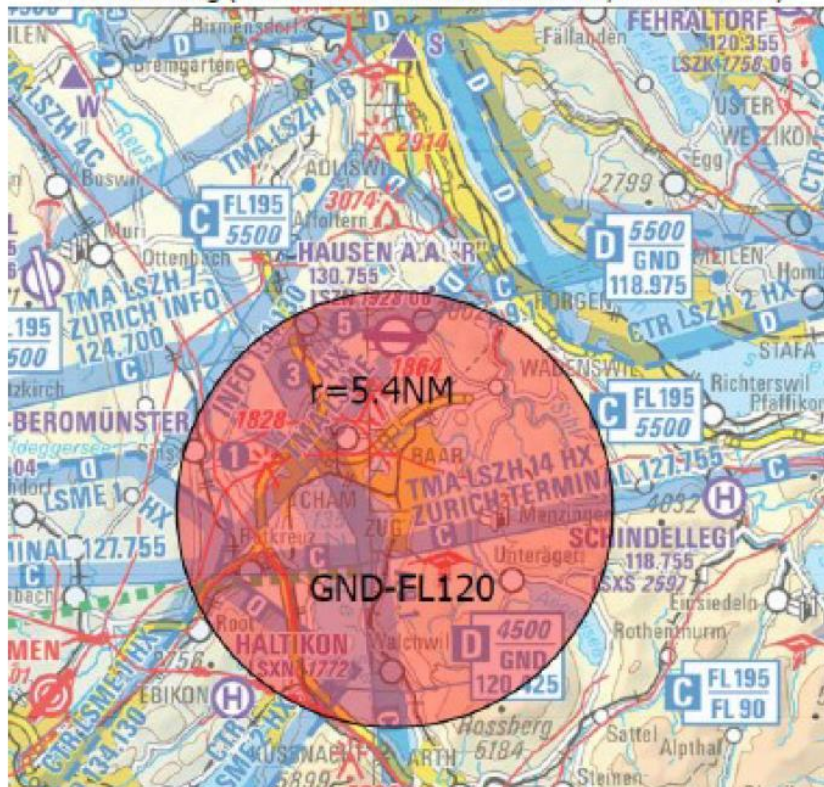

Circle of 10km radius,  
centered at Zug (WGS84 N 47 10 04 / E 008 30 50, ELEV 1375FT).

24.6.22 15.30 - 17.00 LT

25.6.22 17.15 - 18.45 LT

Semi-circle of 7km radius  
centered at LSZL/Locarno AD (WGS84 N 46 10 00 / E 008 52 48; ELEV 650FT)  
NO RESTRICTIONS OF SOUTHERN TMA BORDERLINE.