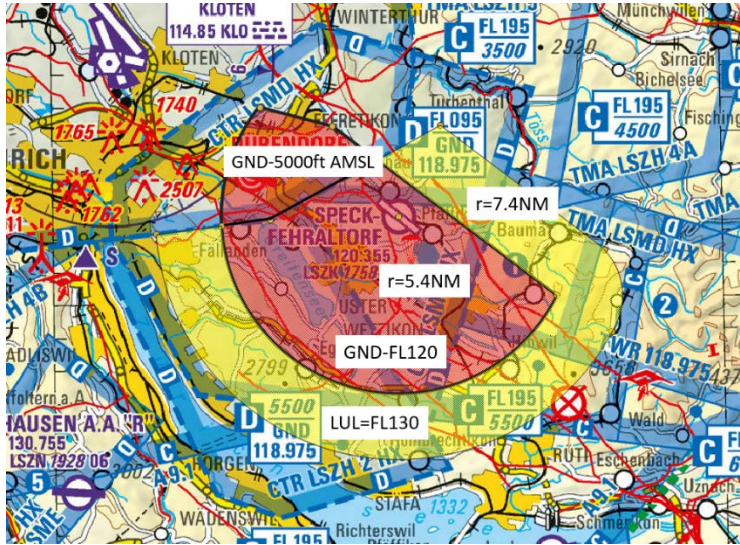

PS-Fehraltorf

Dimensions without service buffer (red area)

- GND – 5000ft/FL120
- Radius 5.4NM (10km) radius, centred on N 47 22 35 / E 008 45 27

Service buffer (yellow area)

- Required buffer: 2NM/1000ft versus IFR in class C airspace
- Lowest usable level: FL130
- Radius with buffer included: 7.4NM

Planned Activity (UTC)

JUN	30	FRI	0920-0950 & 1200-1345
JUL	01	SAT	0920-0950 & 1230-1330