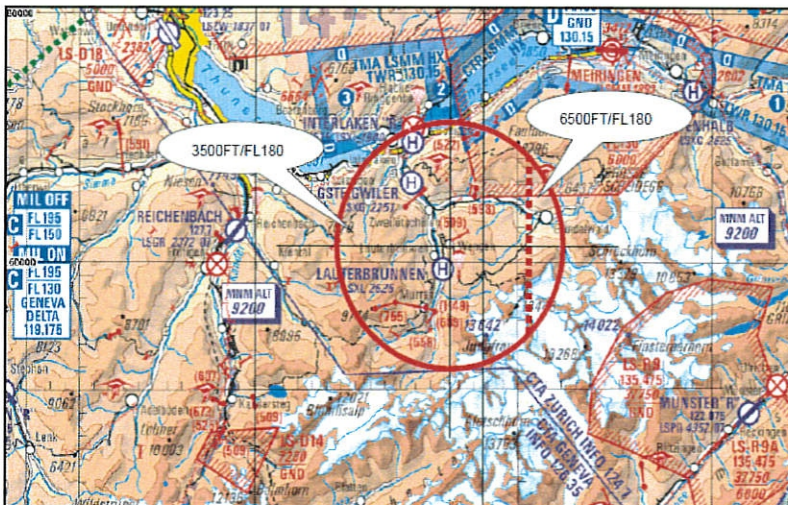

1 PS

1.1 "Lauberhorn"

Circle of 10km radius, centered at Wengen/Lauterbrunnen (WGS84: 46°36'00"N / 007°55'00"E, ELEV 3600FT), NO RESTRICTIONS E OF LINE BRIENZ – GRINDELWALD UP TO 6500FT.

Lower Limit: 3500ft AMSL / 6500ft AMSL

Upper Limit: FL180

Dates: January 12th through 15th, 2017

Lauberhorn

Referenz/Aktenzeichen: BAZL / 371.121-00010

1.2 "St.Moritz"

Circle of 10km radius, centered at Corviglia, St.Moritz (WGS84: 46°30'27"N / 009°49'08"E, ELEV 8170FT).

Lower Limit: GND

Upper Limit: FL200

Dates: February 9th through 12th, 2017

St. Moritz

Referenz/Aktenzeichen: BAZL / 371.121-00010

2 PC7T

2.1 "Schrattenflue"

Circle of 10km radius, centered at Schratzenflue (WGS84: 46°50'04"N / 007°57'28"E, ELEV 6863FT)
EXC CTR AND TMA LSMM (Koordination TMA EMM autonomy).

Lower Limit: GND

Upper Limit: FL130

Dates: December 15th and 16th, 2016

Schrattenflue

2.2 "St. Moritz"

Circle of 10km radius, centered at Corviglia, St.Moritz (WGS84: 46°30'27"N / 009°49'08"E, ELEV 8170FT).