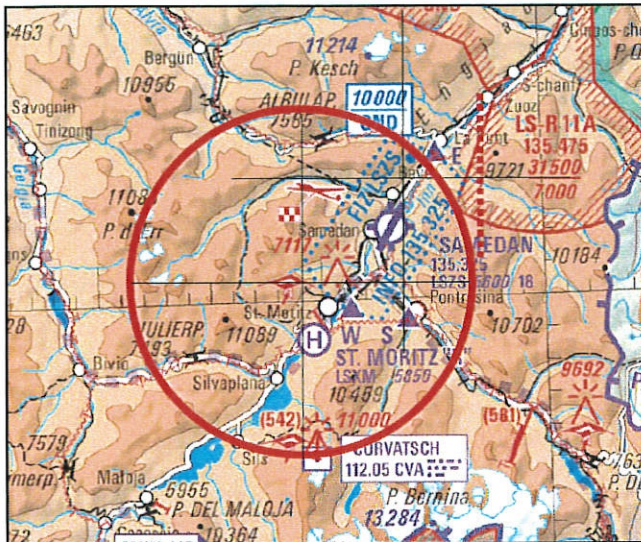

Upper Limit: FL180

Dates: January 12th through 15th, 2017

Lauberhorn

Referenz/Aktenzeichen: BAZL / 371.121-00010

1.2 "St.Moritz"

Circle of 10km radius, centered at Corviglia, St.Moritz (WGS84: 46°30'27"N / 009°49'08"E, ELEV 8170FT).

Lower Limit: GND

Upper Limit: FL200

Dates: February 9th through 12th, 2017

St. Moritz

Referenz/Aktenzeichen: BAZL / 371.121-00010

2 PC7T

2.1 "Schrattenflue"

Circle of 10km radius, centered at Schratzenflue (WGS84: 46°50'04"N / 007°57'28"E, ELEV 6863FT)
EXC CTR AND TMA LSMM (Koordination TMA EMM autonomy).

Lower Limit: GND

Upper Limit: FL130

Dates: December 15th and 16th, 2016

Schrattenflue

2.2 "St. Moritz"

Circle of 10km radius, centered at Corviglia, St.Moritz (WGS84: 46°30'27"N / 009°49'08"E, ELEV 8170FT).

Lower Limit: GND

Upper Limit: FL150

Dates: February 16th through 19th, 2017

Referenz/Aktenzeichen: BAZL / 371.121-00010

St. Moritz

2.3 "CransMontana"

Circle of 9.26km (5NM) radius, centered at CransMontana (WGS84: 46°18'48"N / 007°30'12"E, ELEV 4460FT).