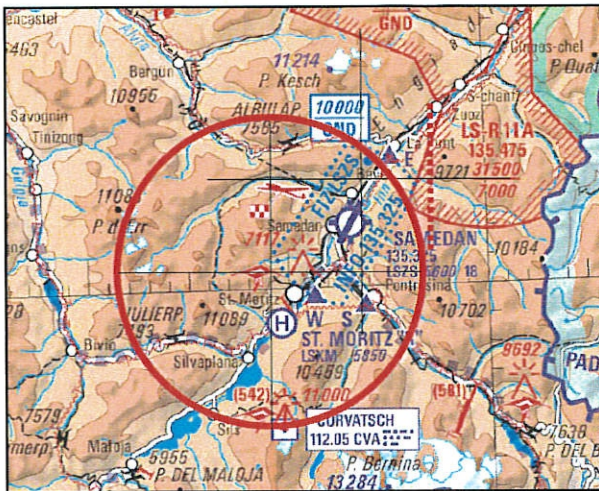

1 PS

1.1 "Lauberhorn"

Circle of 10km radius, centered at Wengen/Lauterbrunnen (WGS84: 46°36'00"N / 007°55'00"E, ELEV 3600FT), NO RESTRICTIONS E OF LINE BRIENZ – GRINDELWALD UP TO 6500FT.

Lower Limit: 3500ft AMSL / 6500ft AMSL

Upper Limit: FL180

Dates: January 12th through 15th, 2017

Lauberhorn

Referenz/Aktenzeichen: BAZL / 371.121-00010

1.2 "St.Moritz"

Circle of 10km radius, centered at Corviglia, St.Moritz (WGS84: 46°30'27"N / 009°49'08"E, ELEV 8170FT).

Lower Limit: GND

Upper Limit: FL200

Dates: February 9th through 12th, 2017

St. Moritz

Referenz/Aktenzeichen: BAZL / 371.121-00010

2 PC7T

2.1 "Schrattenflue"

Circle of 10km radius, centered at Schratzenflue (WGS84: 46°50'04"N / 007°57'28"E, ELEV 6863FT)
EXC CTR AND TMA LSMM (Koordination TMA EMM autonomy).

Lower Limit: GND

Upper Limit: FL130

Dates: December 15th and 16th, 2016

Schrattenflue

2.2 "St. Moritz"

Circle of 10km radius, centered at Corviglia, St.Moritz (WGS84: 46°30'27"N / 009°49'08"E, ELEV 8170FT).